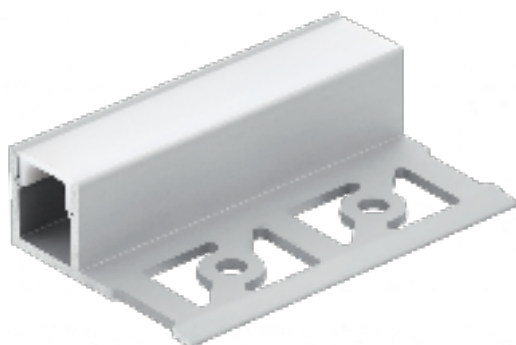

## RECESSED PROFILE 4

### Material & Colour

Enclosure Material	aluminium
Enclosure Colour	aluminium
Glass/Shade Material	plastic
Glass/Shade Colour	white